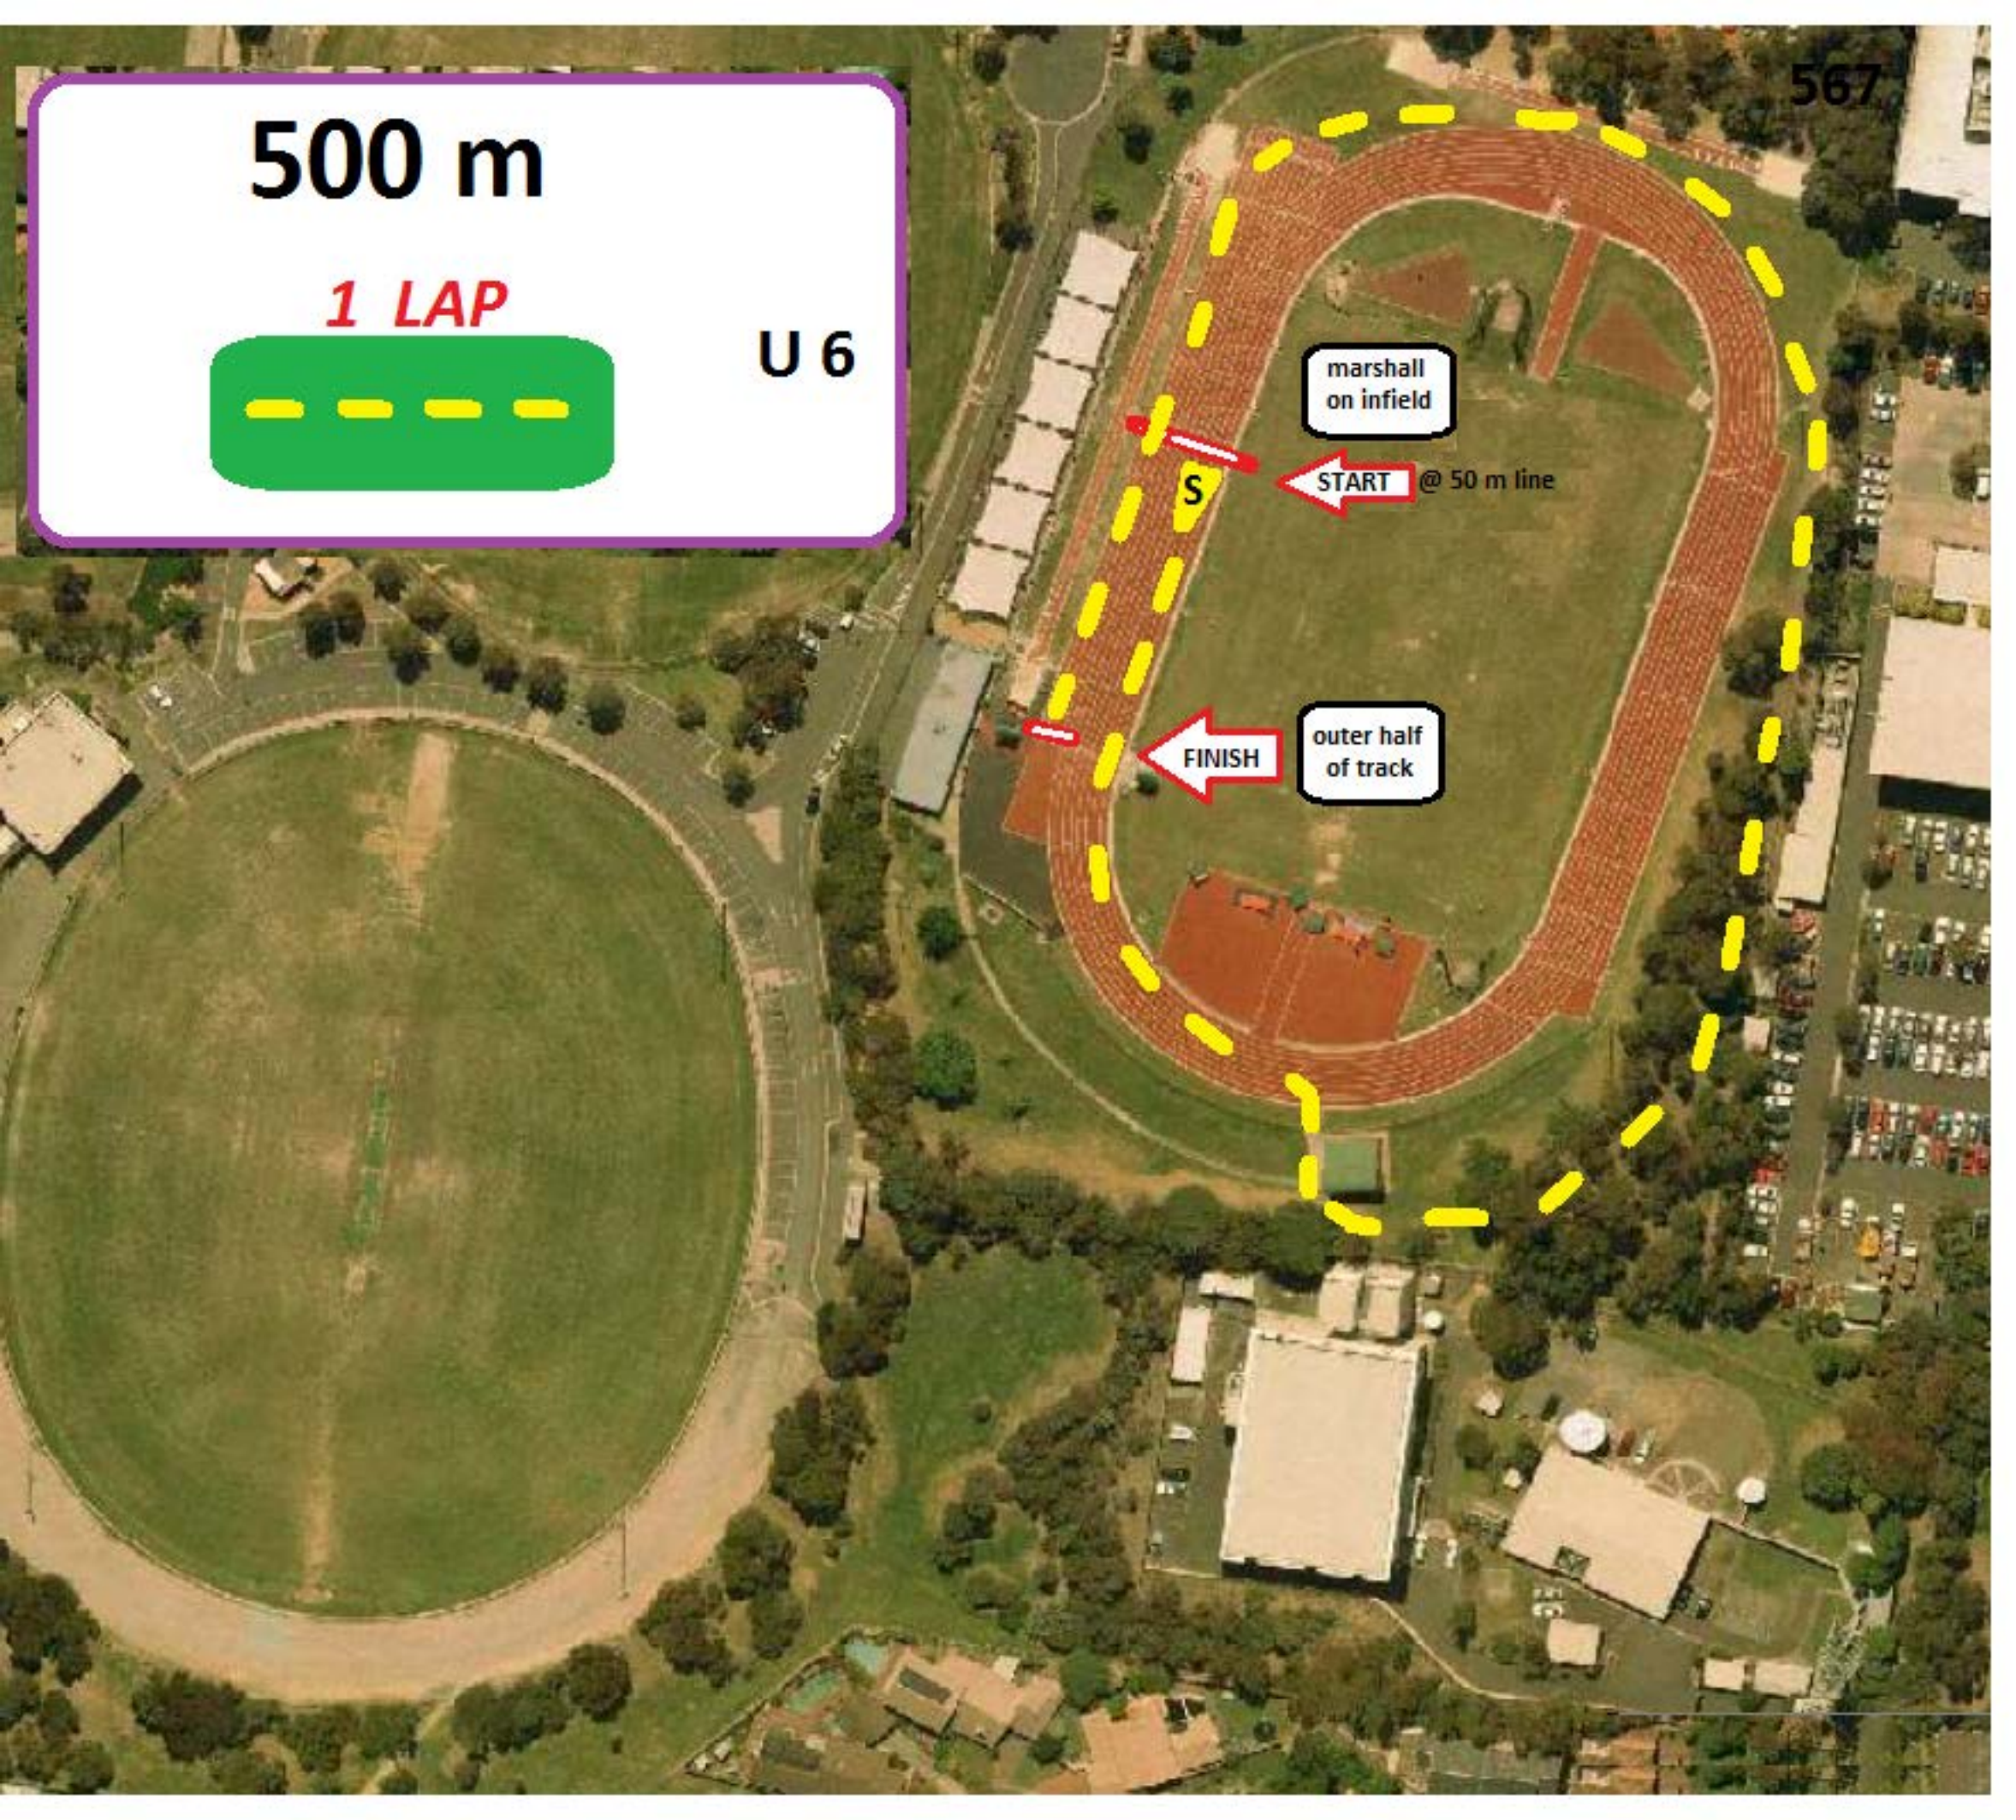

500 m

1 LAP

U 6

567

marshall on infield

START @ 50 m line

FINISH

outer half of track